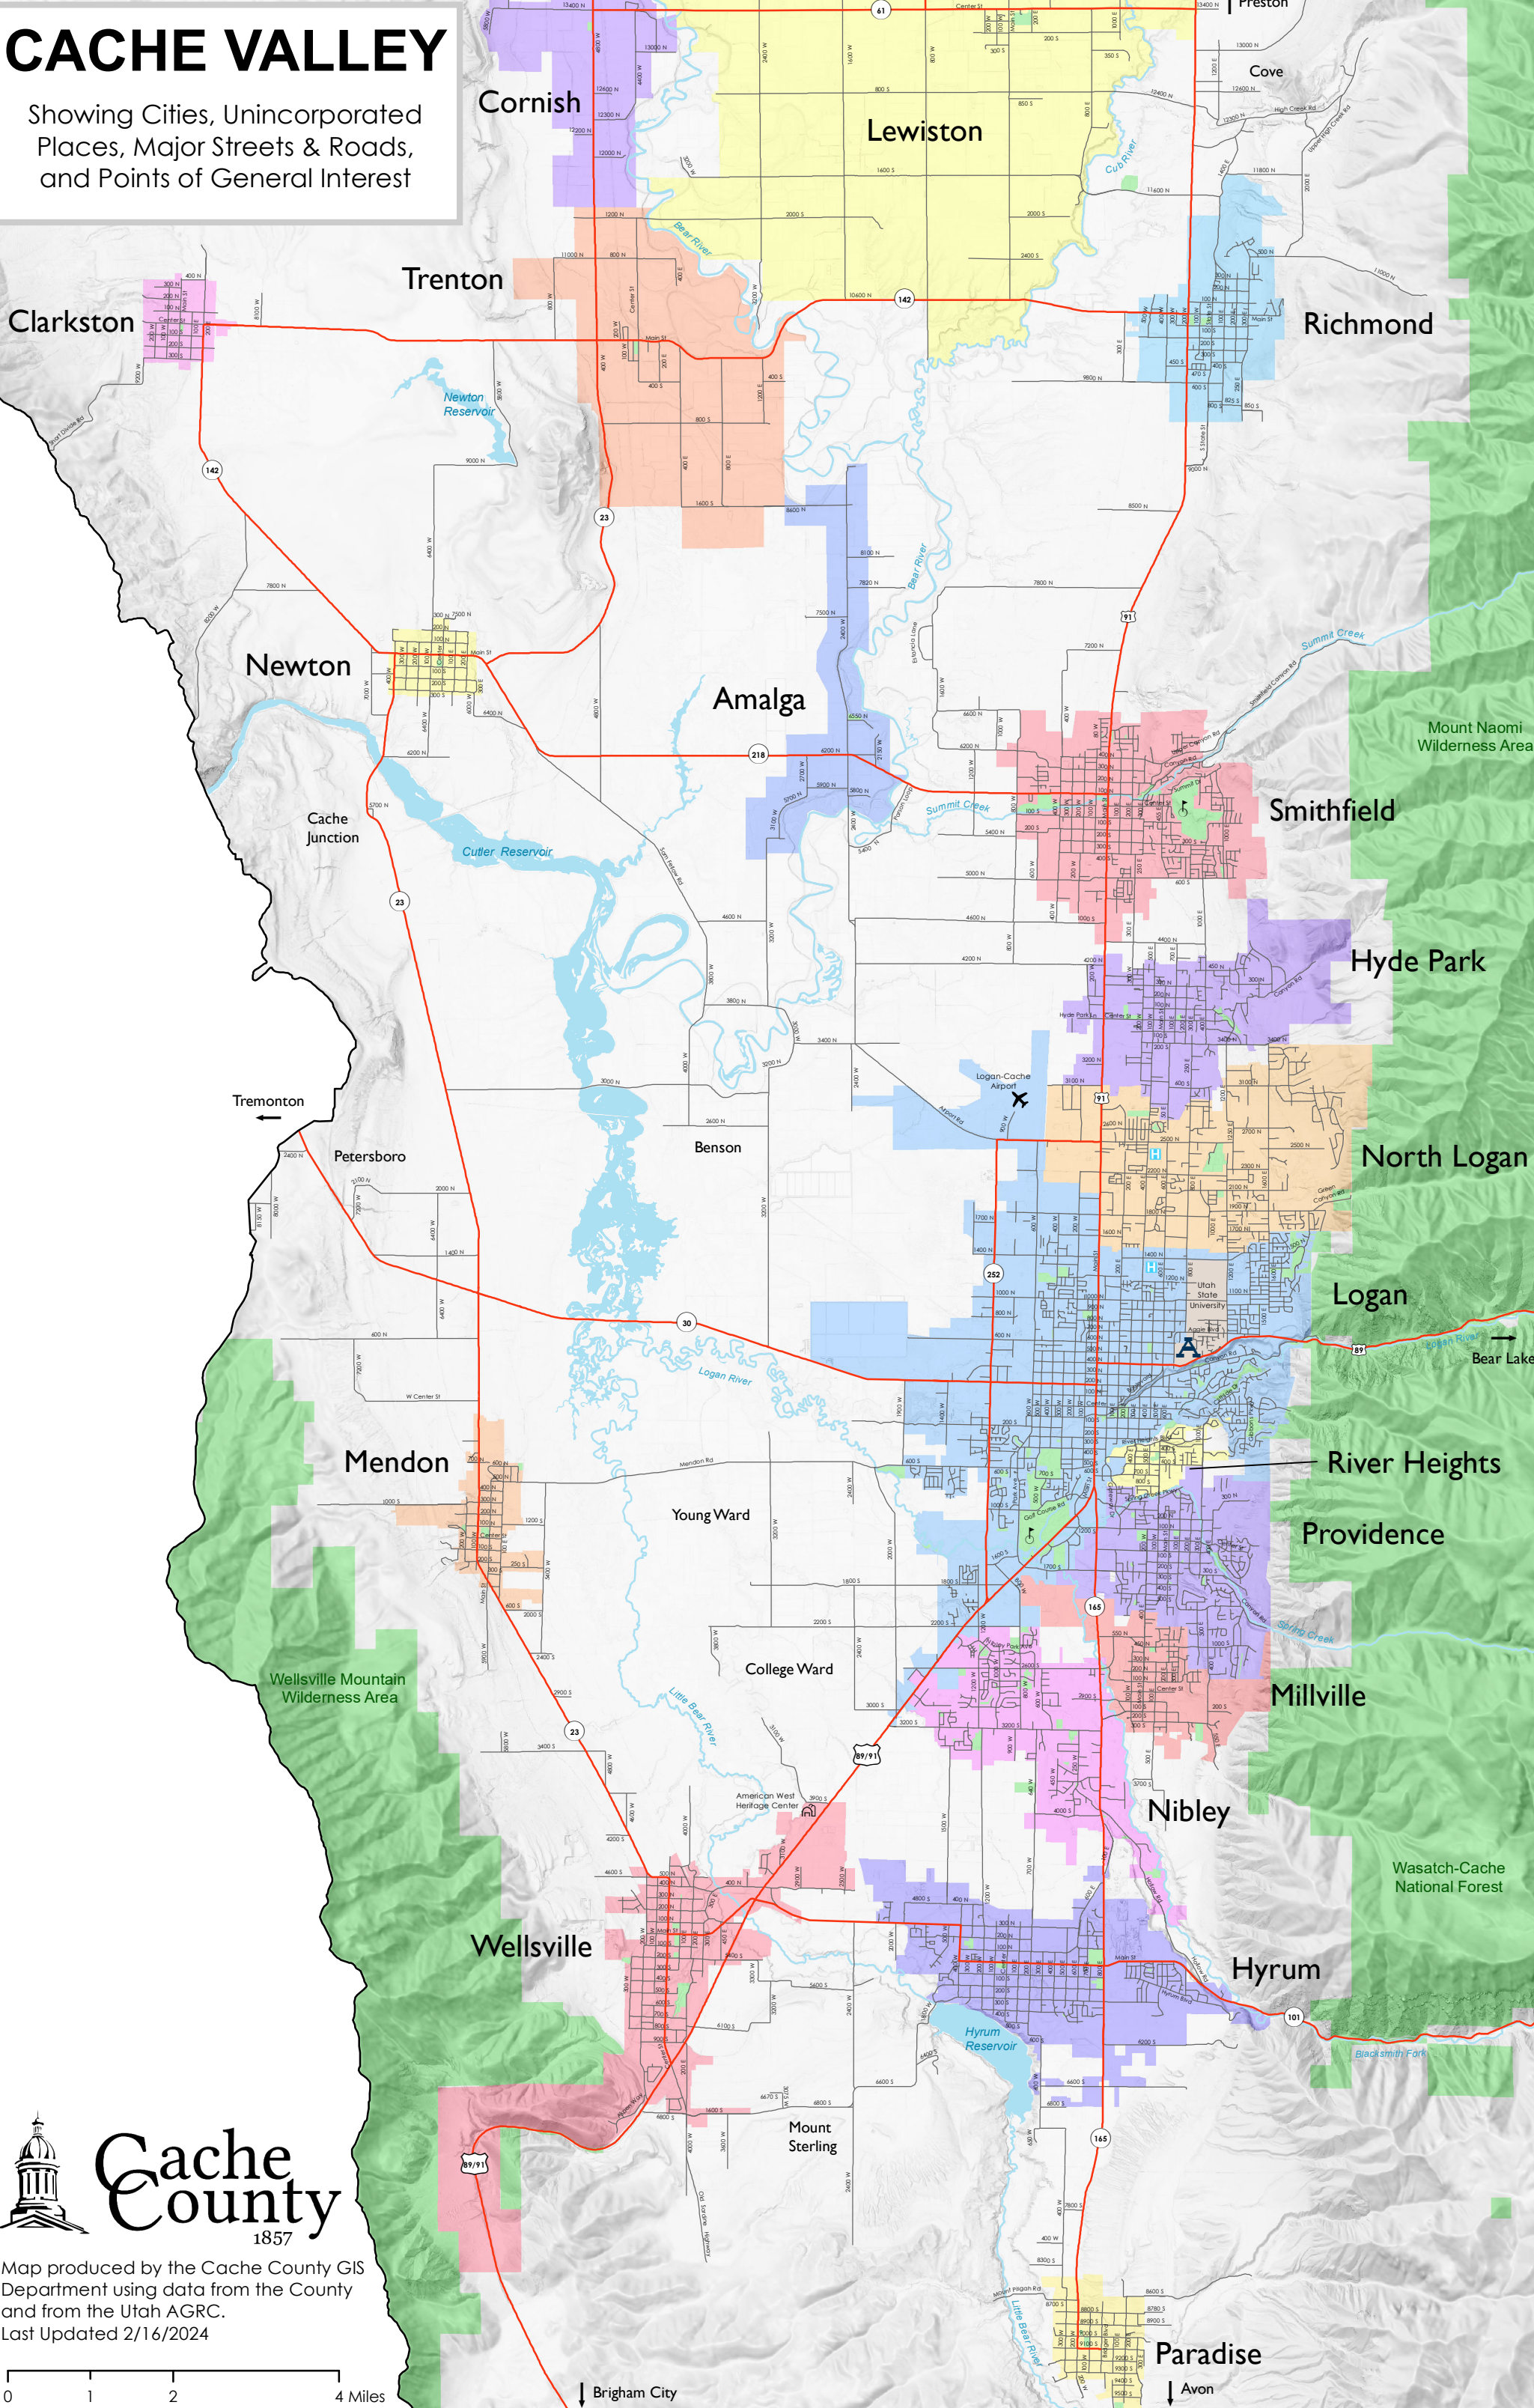

# CACHE VALLEY

Showing Cities, Unincorporated Places, Major Streets & Roads, and Points of General Interest

Map produced by the Cache County GIS Department using data from the County and from the Utah AGRC. Last Updated 2/16/2024